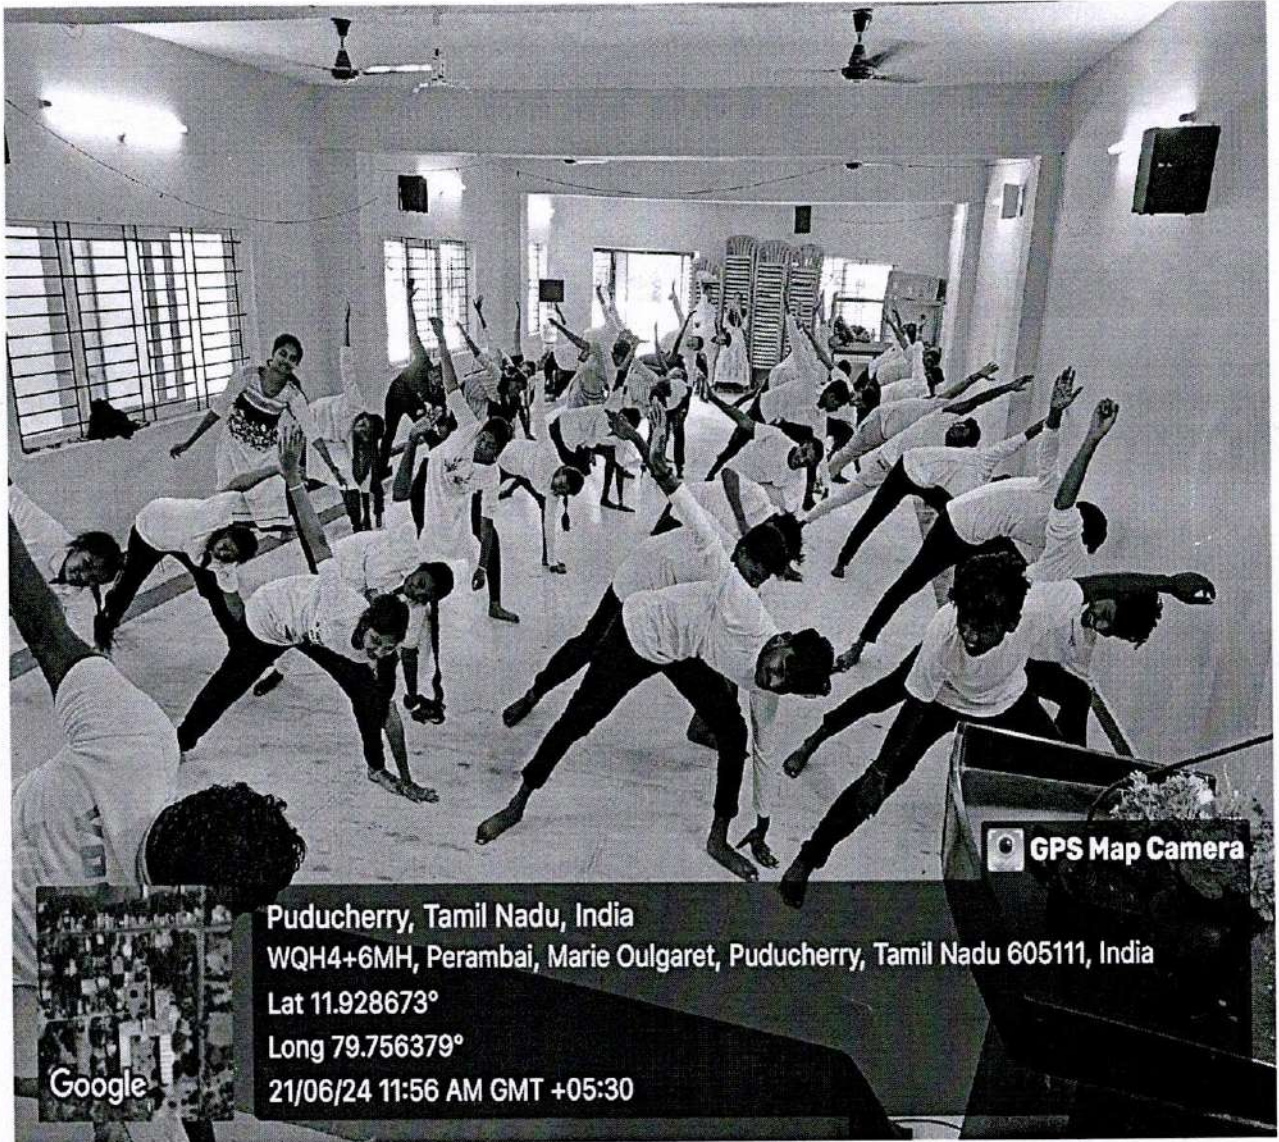

RAAK ARTS AND SCIENCE COLLEGE

Affiliated to Annamalai University, Chidambaram || An ISO 9001:2015 Certified Institution
Recognized under section 2(f) of the UGC Act, 1956

GPS Map Camera

Puducherry, Tamil Nadu, India
WQH4+6MH, Perambai, Marie Oulgaret, Puducherry, Tamil Nadu 605111, India
Lat 11.928673°
Long 79.756379°
21/06/24 11:56 AM GMT +05:30

Jm
PRINCIPAL
RAAK ARTS & SCIENCE COLLEGE
VILLIANUR POST-605 110
PERAMBAL.