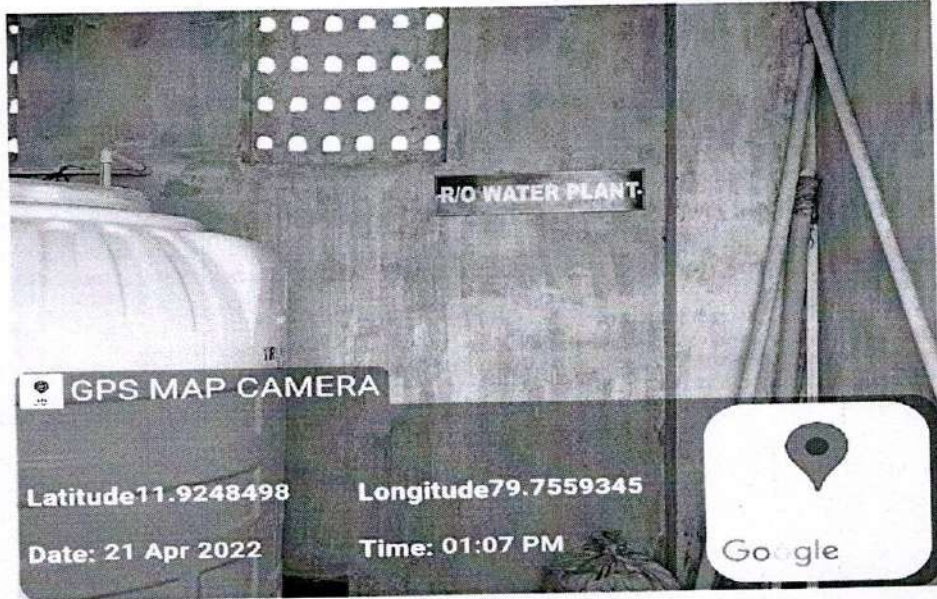

RAAK ARTS AND SCIENCE COLLEGE

Affiliated to Annamalai University, Chidambaram || An ISO 9001:2015 Certified Institution
Recognized under section 2(f) of the UGC Act, 1956

RO WATER PLANT

Jan.
PRINCIPAL
RAAK ARTS & SCIENCE COLLEGE
VILLIANUR POST-605 110
PERAMBAL.

RAAK ARTS AND SCIENCE COLLEGE

Affiliated to Annamalai University, Chidambaram || An ISO 9001:2015 Certified Institution
Recognized under section 2(f) of the UGC Act, 1956.

DETAILS OF SPORTS FACILITIES - INDOOR AND OUTDOOR

S.NO	DESCRIPTION	TYPE
1	Valley ball Court	Outdoor
2	Kabaddi Arena	Outdoor
3	Kho Kho	Outdoor
4	Chess Area	Indoor
5	Carrom Board Area	Indoor

DETAILS OF GYMNASIUM AND YOGA CENTER

S.NO	DESCRIPTION	LOCATION
1	Gymnasium	Ground Floor
2	Yoga Center Hall	

Jar.

PRINCIPAL
RAAK ARTS & SCIENCE COLLEGE
VILLIANUR POST-605 110
PERAMBAL.