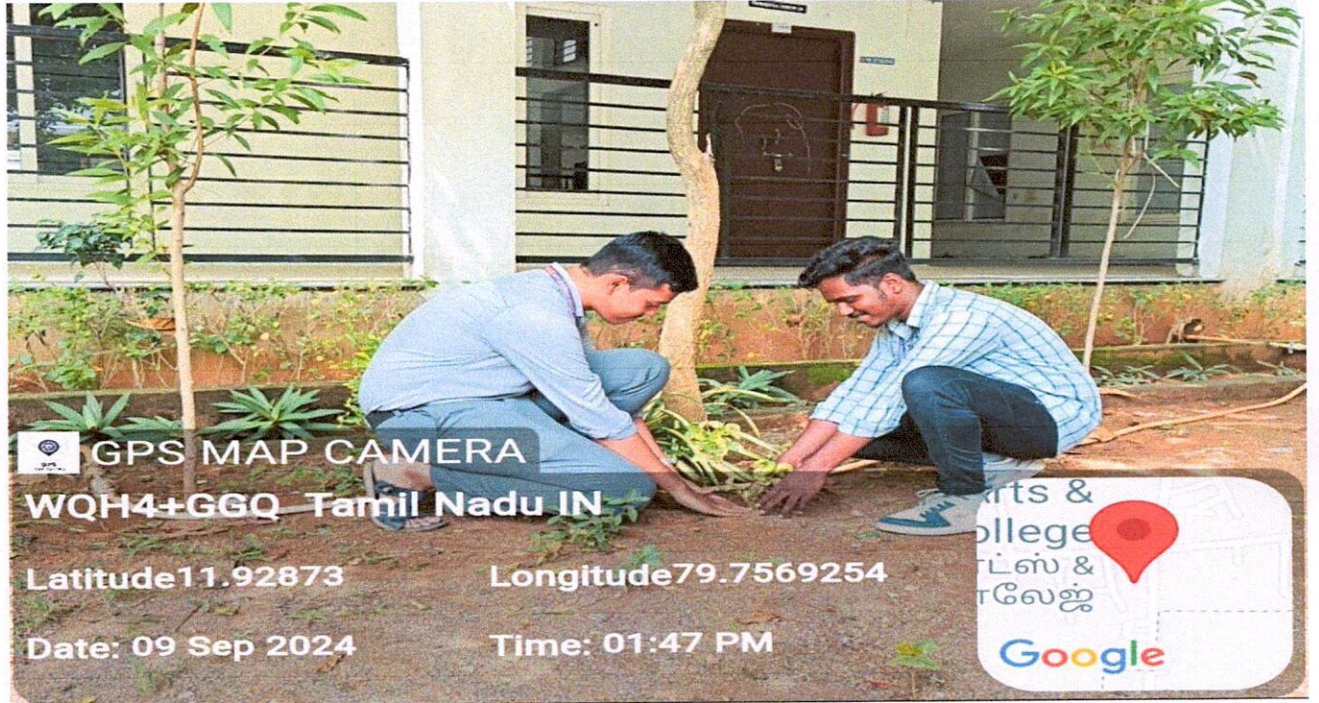

Plant a Sapling

A handwritten signature in green ink.

PRINCIPAL
RAAK ARTS & SCIENCE COLLEGE
VILLIANUR POST-605 110
PERAMBAL.